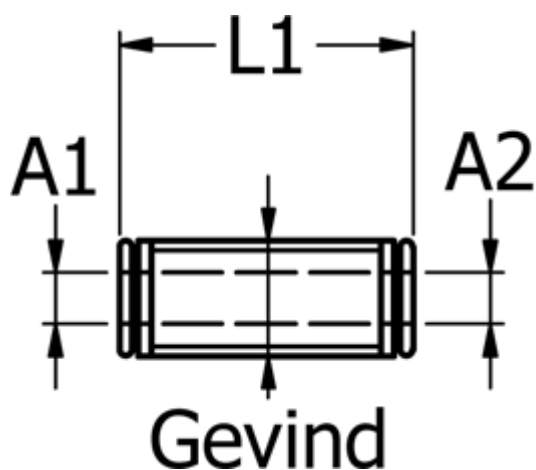

Data Sheet

Article number: 586747014

Description: Metal fitting 747.014 - Ø14/Ø14
Push-in straight connector

Measures

Ext. hose diameter A1 = 14

Ext. hose diameter A2 = 14

L1 = 45.9

Thread = M24x1